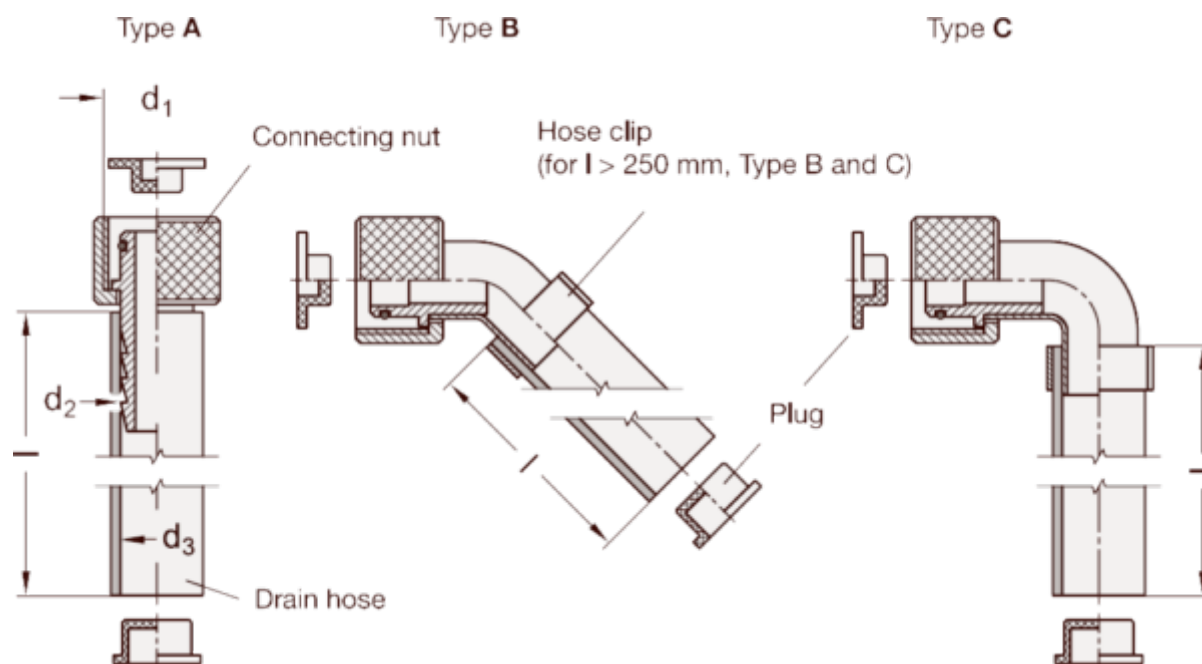

Article number: 20880122C1000T

Description: E+G GN 880.1-22-C-1000-T

Connector pieces with hose, M22x1.5 / Ø15

Measures

d_2	= 20
d_3	= 19
l	= 500
Thread d_1	= M26x1.5